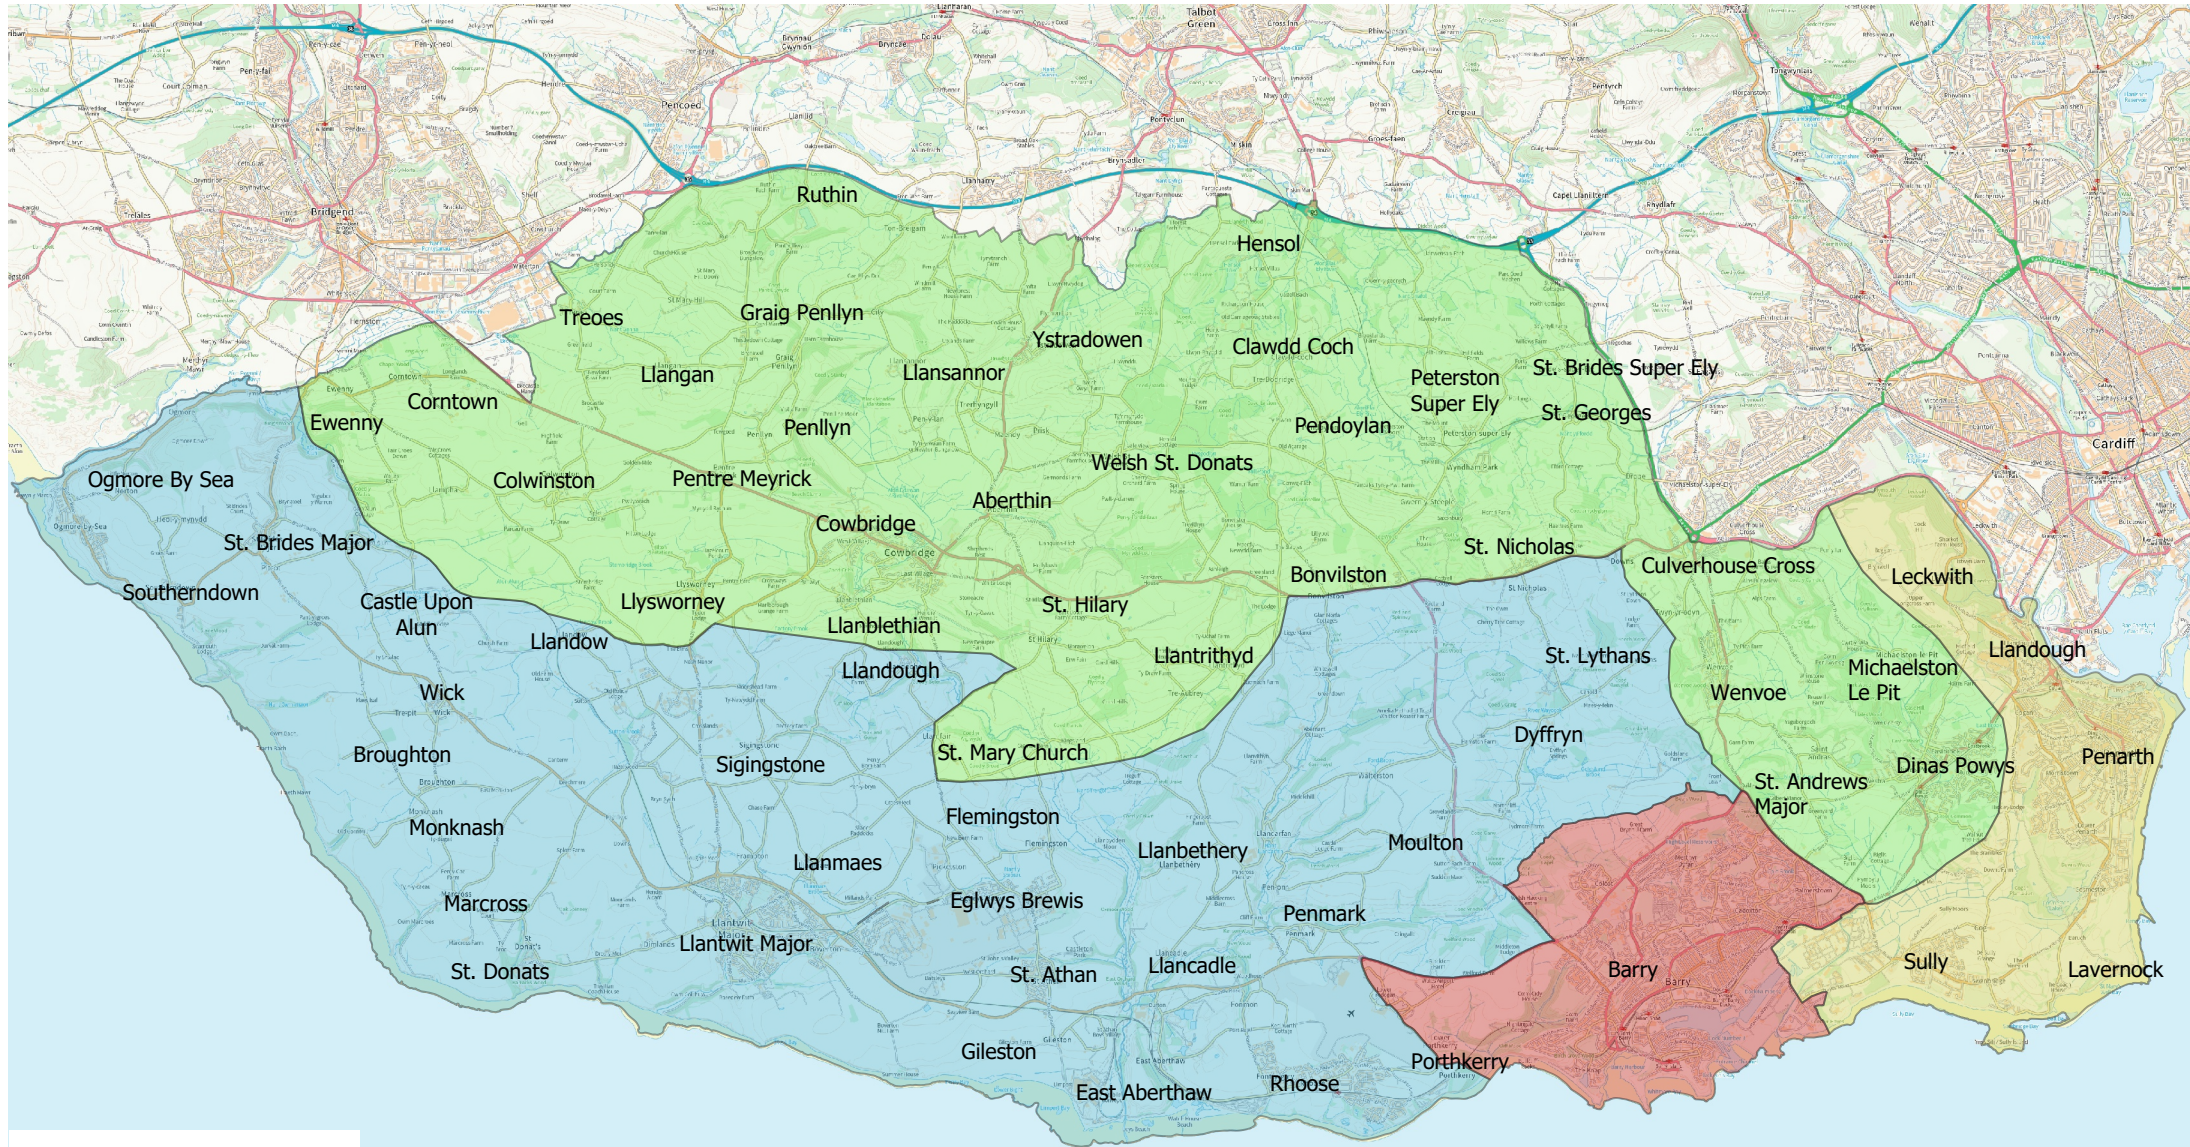

Building Control Team Areas

Building Control Areas:

- Ali Saeed
- Ashley Merrick
- Rhys Griffiths
- Steve Devlin