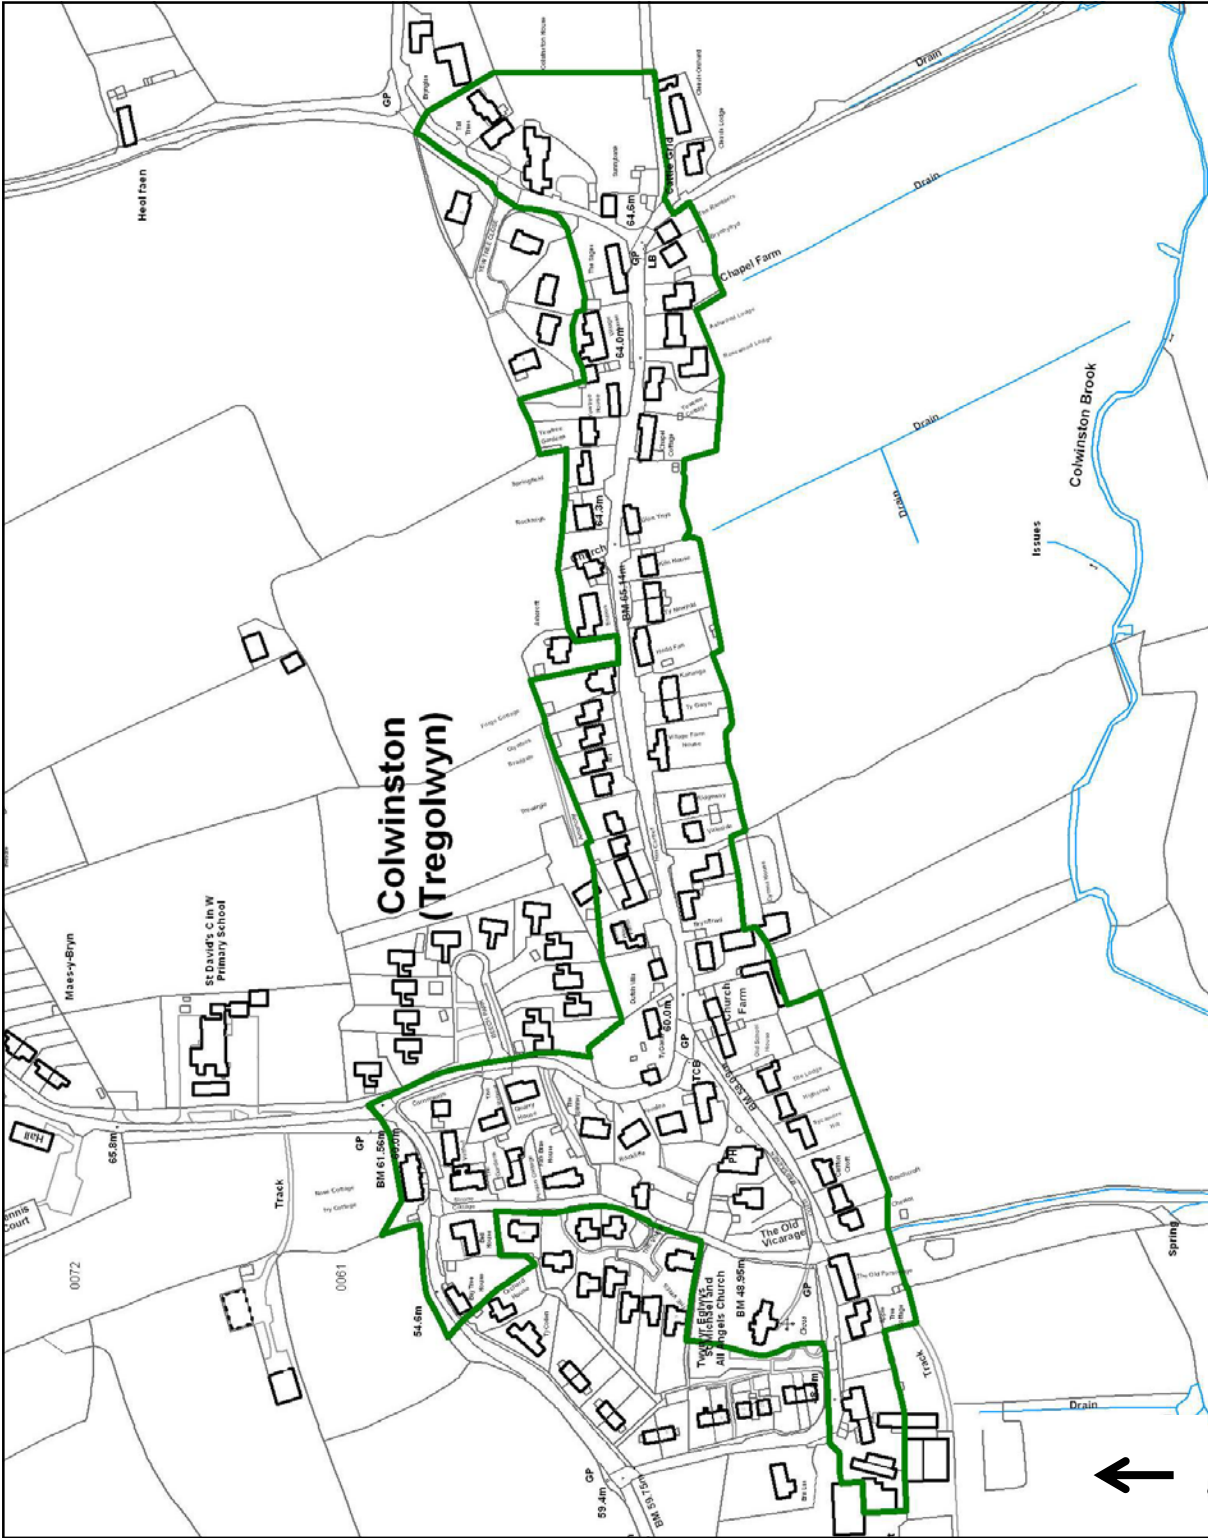

Colwinston Conservation Area

For further information please contact the
Conservation & Design Team:
(01446) 704626 / 8
www.valeofglamorgan.gov.uk

Vale of Glamorgan Council
Dock Office
Barry Docks
Barry CF63 4RT