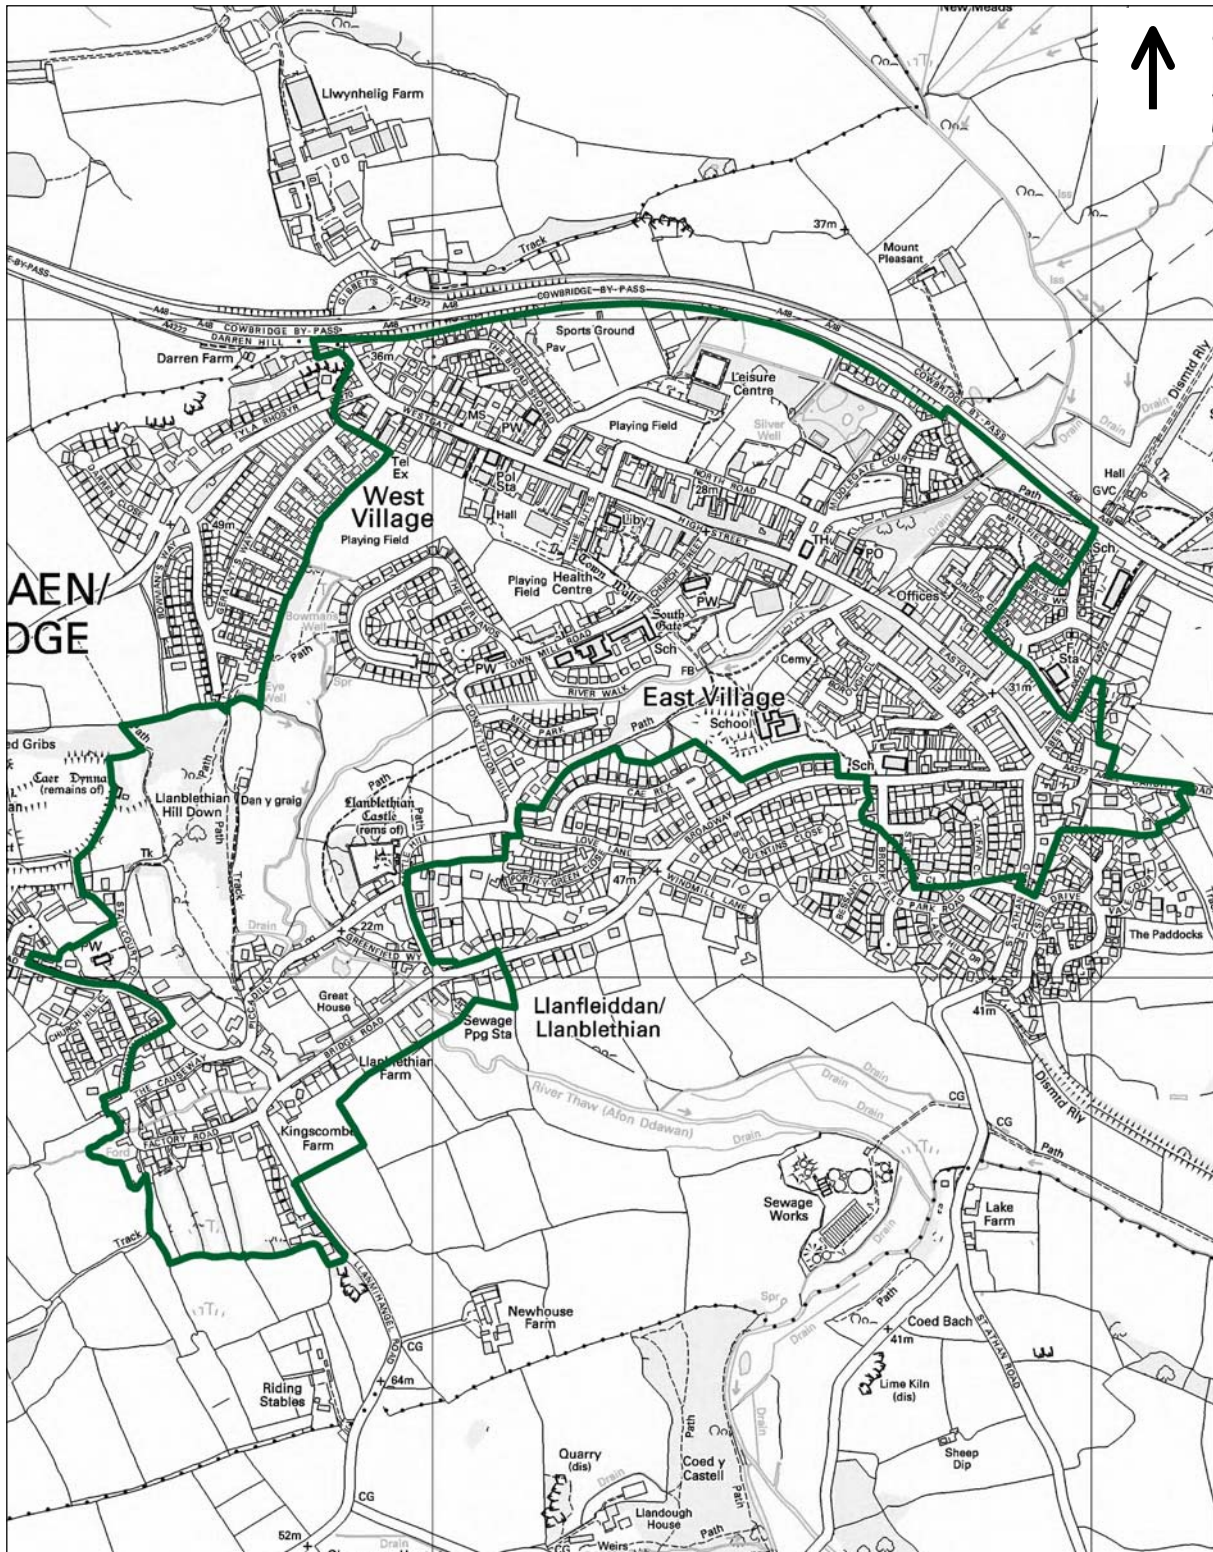

Cowbridge with Llanblethian Conservation Area

For further information please contact the Conservation & Design Team:
(01446) 704626 / 8
www.valeofglamorgan.gov.uk

Vale of Glamorgan Council
Dock Office
Barry Docks
Barry CF63 4RT

Not to Scale. For illustrative purposes only.
First Designated: October 1970

© Crown copyright. All rights reserved.
The Vale of Glamorgan Council.
Licence No. 100023424 2008.
© Hawlfraint y Goron. Cedwir pob hawl. Cyngor Bro Morgannwg rhif trwydded 100023424 2008.