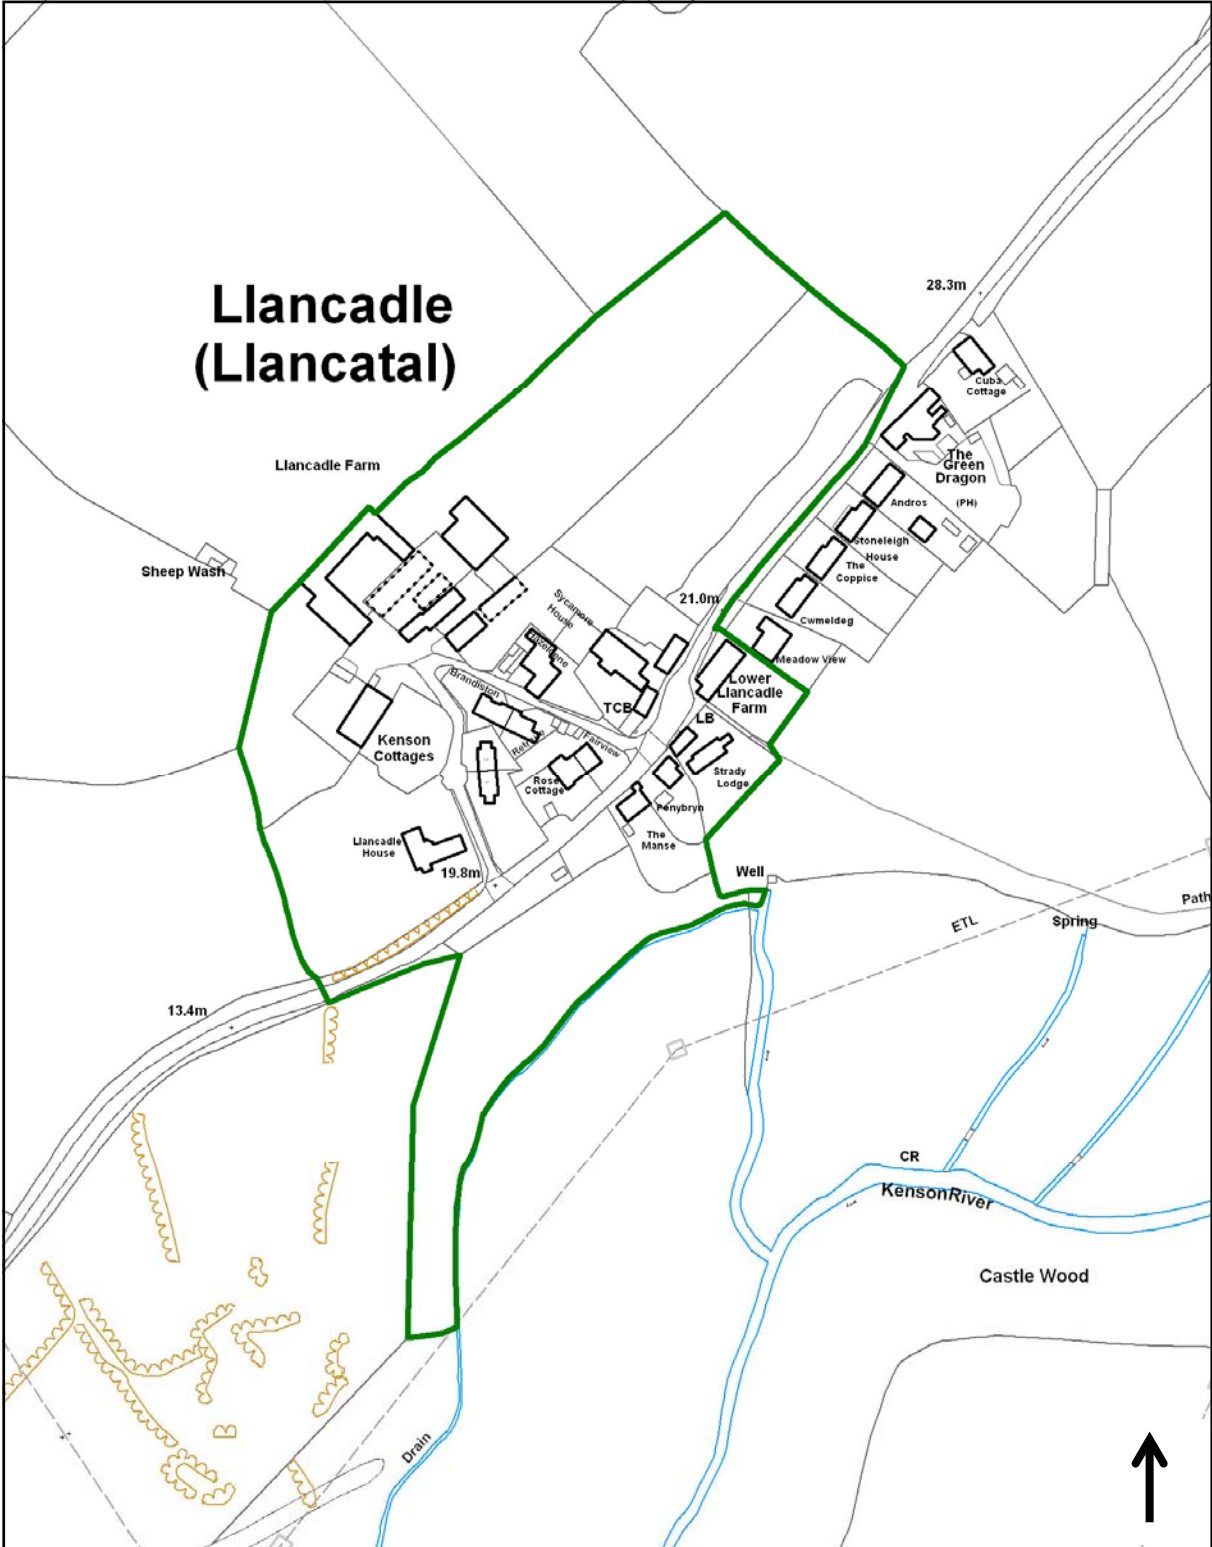

# Llancadle Conservation Area

For further information please contact the Conservation & Design Team:  
(01446) 704626 / 8  
[www.valeofglamorgan.gov.uk](http://www.valeofglamorgan.gov.uk)

Vale of Glamorgan Council  
Dock Office  
Barry Docks  
Barry CF63 4RT