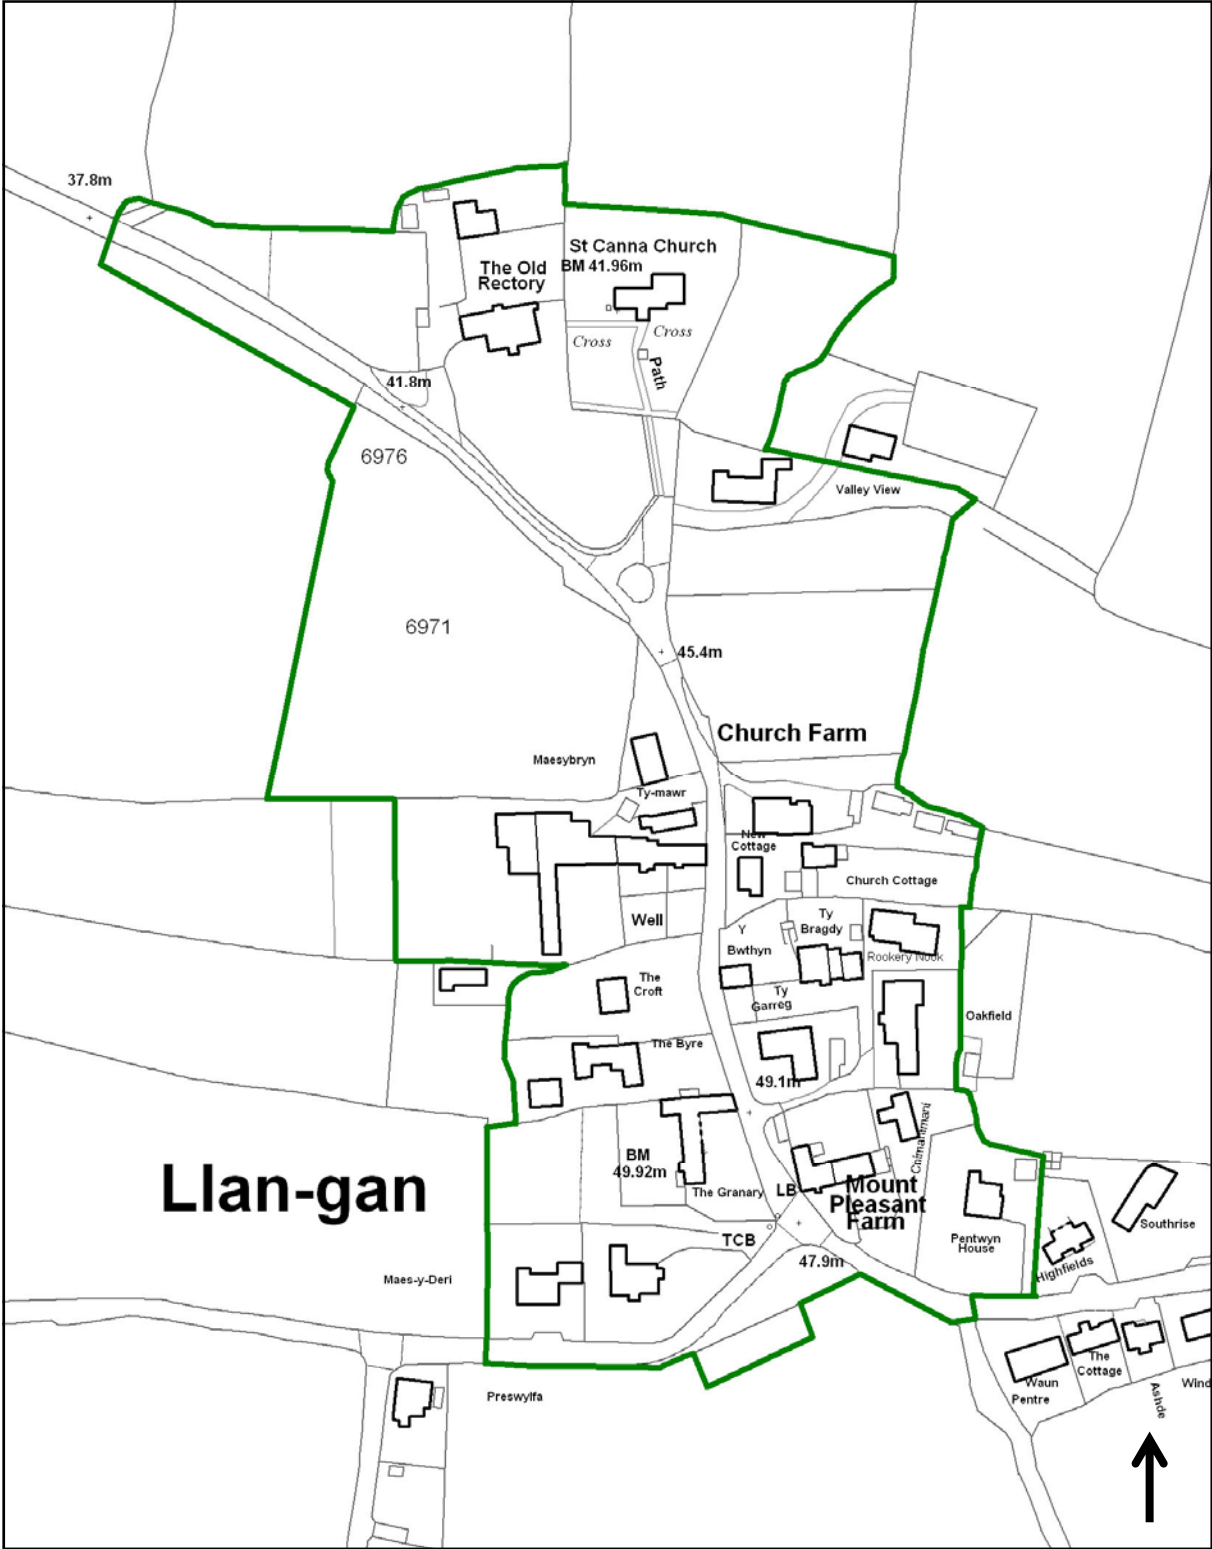

Llangan Conservation Area

For further information please contact the Conservation & Design Team:
 (01446) 704626 / 8
www.valeofglamorgan.gov.uk

Vale of Glamorgan Council
 Dock Office
 Barry Docks
 Barry CF63 4RT