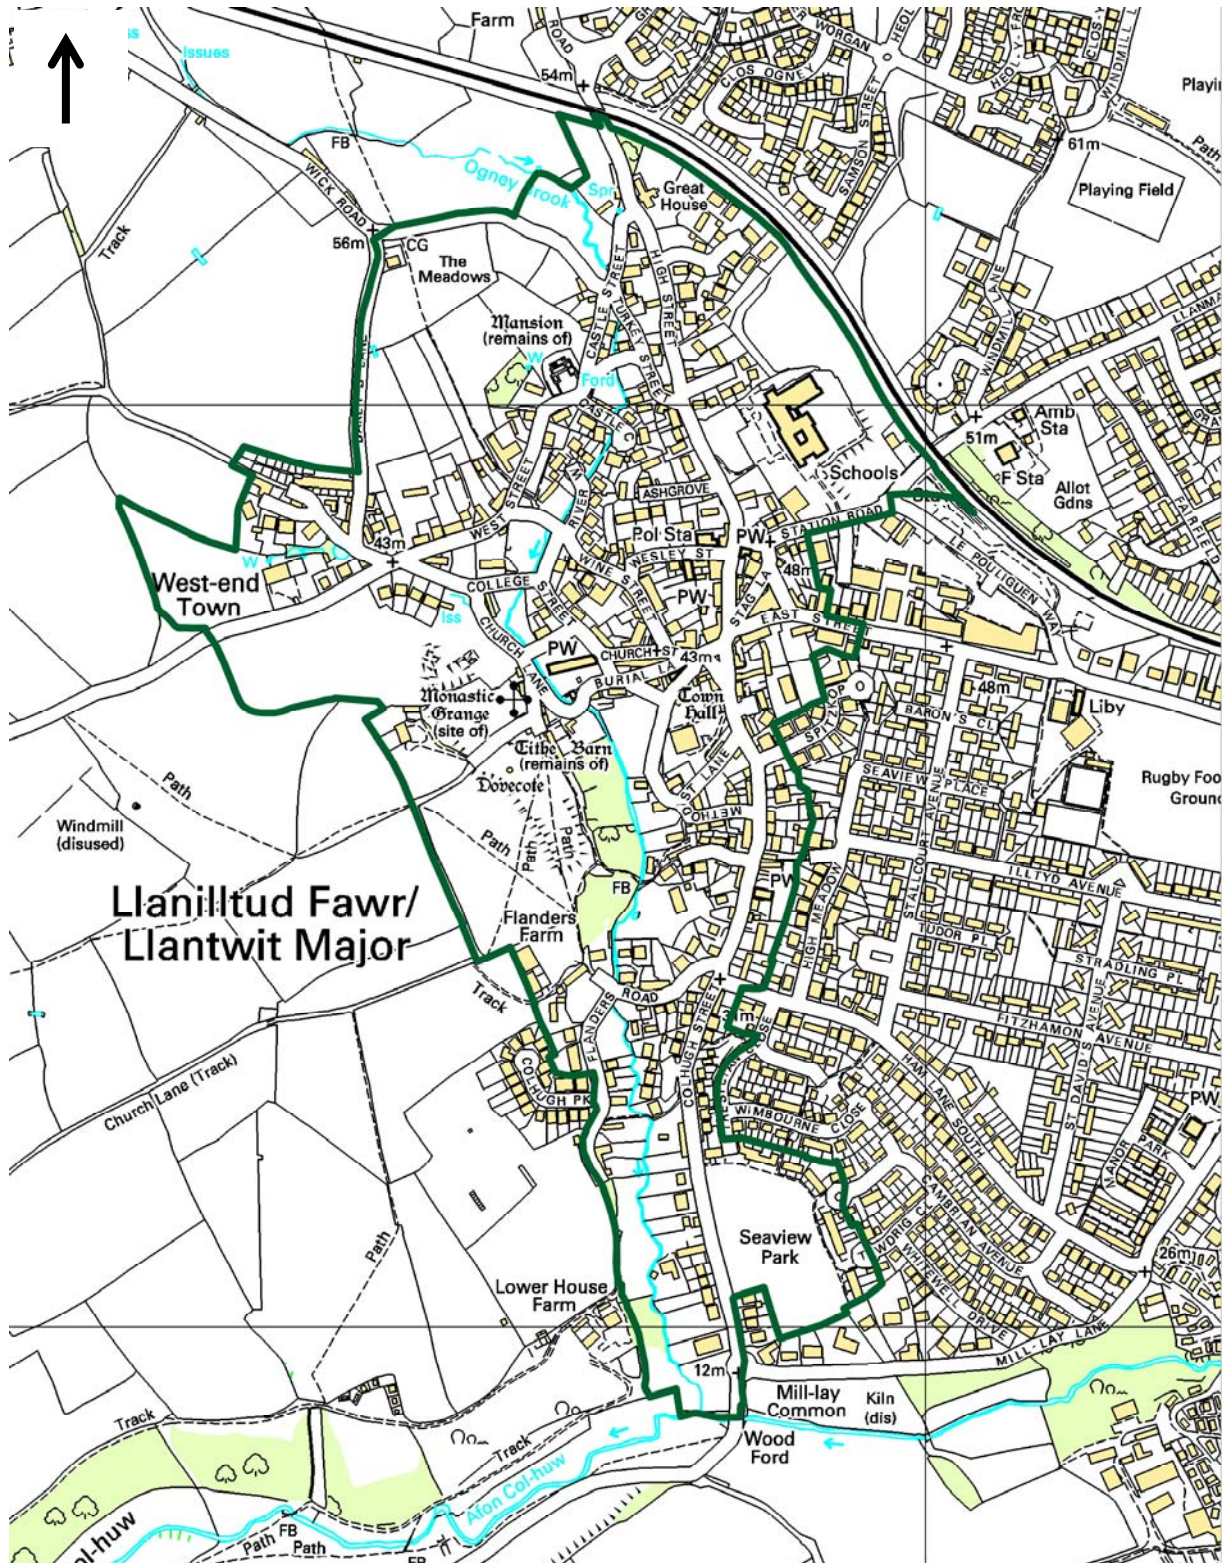

Llantwit Major Conservation Area

For further information please contact the Conservation & Design Team:
(01446) 704626 / 8
www.valeofglamorgan.gov.uk

Vale of Glamorgan Council
Dock Office
Barry Docks
Barry CF63 4RT

Not to Scale. For illustrative purposes only.
First Designated: October 1970
Amended: August 1977

© Crown copyright. All rights reserved.
The Vale of Glamorgan Council.
Licence No. 100023424 2008.
© Hawlfraint y Goron. Cedwir pob hawl. Cyngor Bro Morgannwg rhif trwydded 100023424 2008.