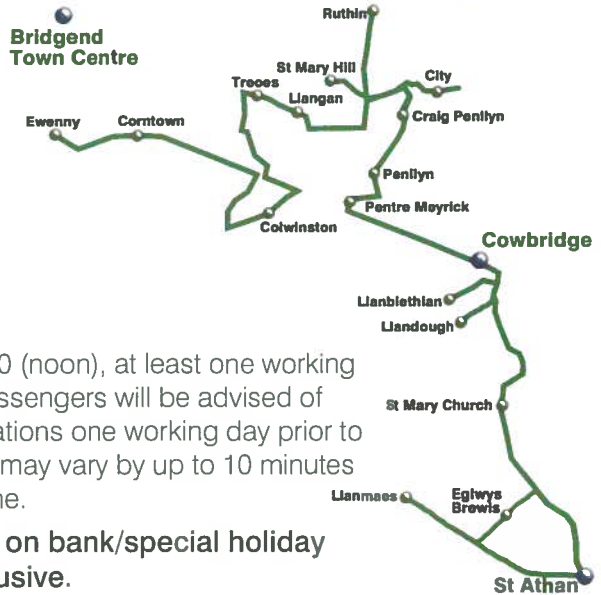

# St Athan to Bridgend via Cowbridge and surrounding Villages

A flexible bus service will operate Monday to Friday between 08:30 and 17:15 and will provide a link between St Athan, Cowbridge, Bridgend Town Centre and the surrounding villages as identified on the map.