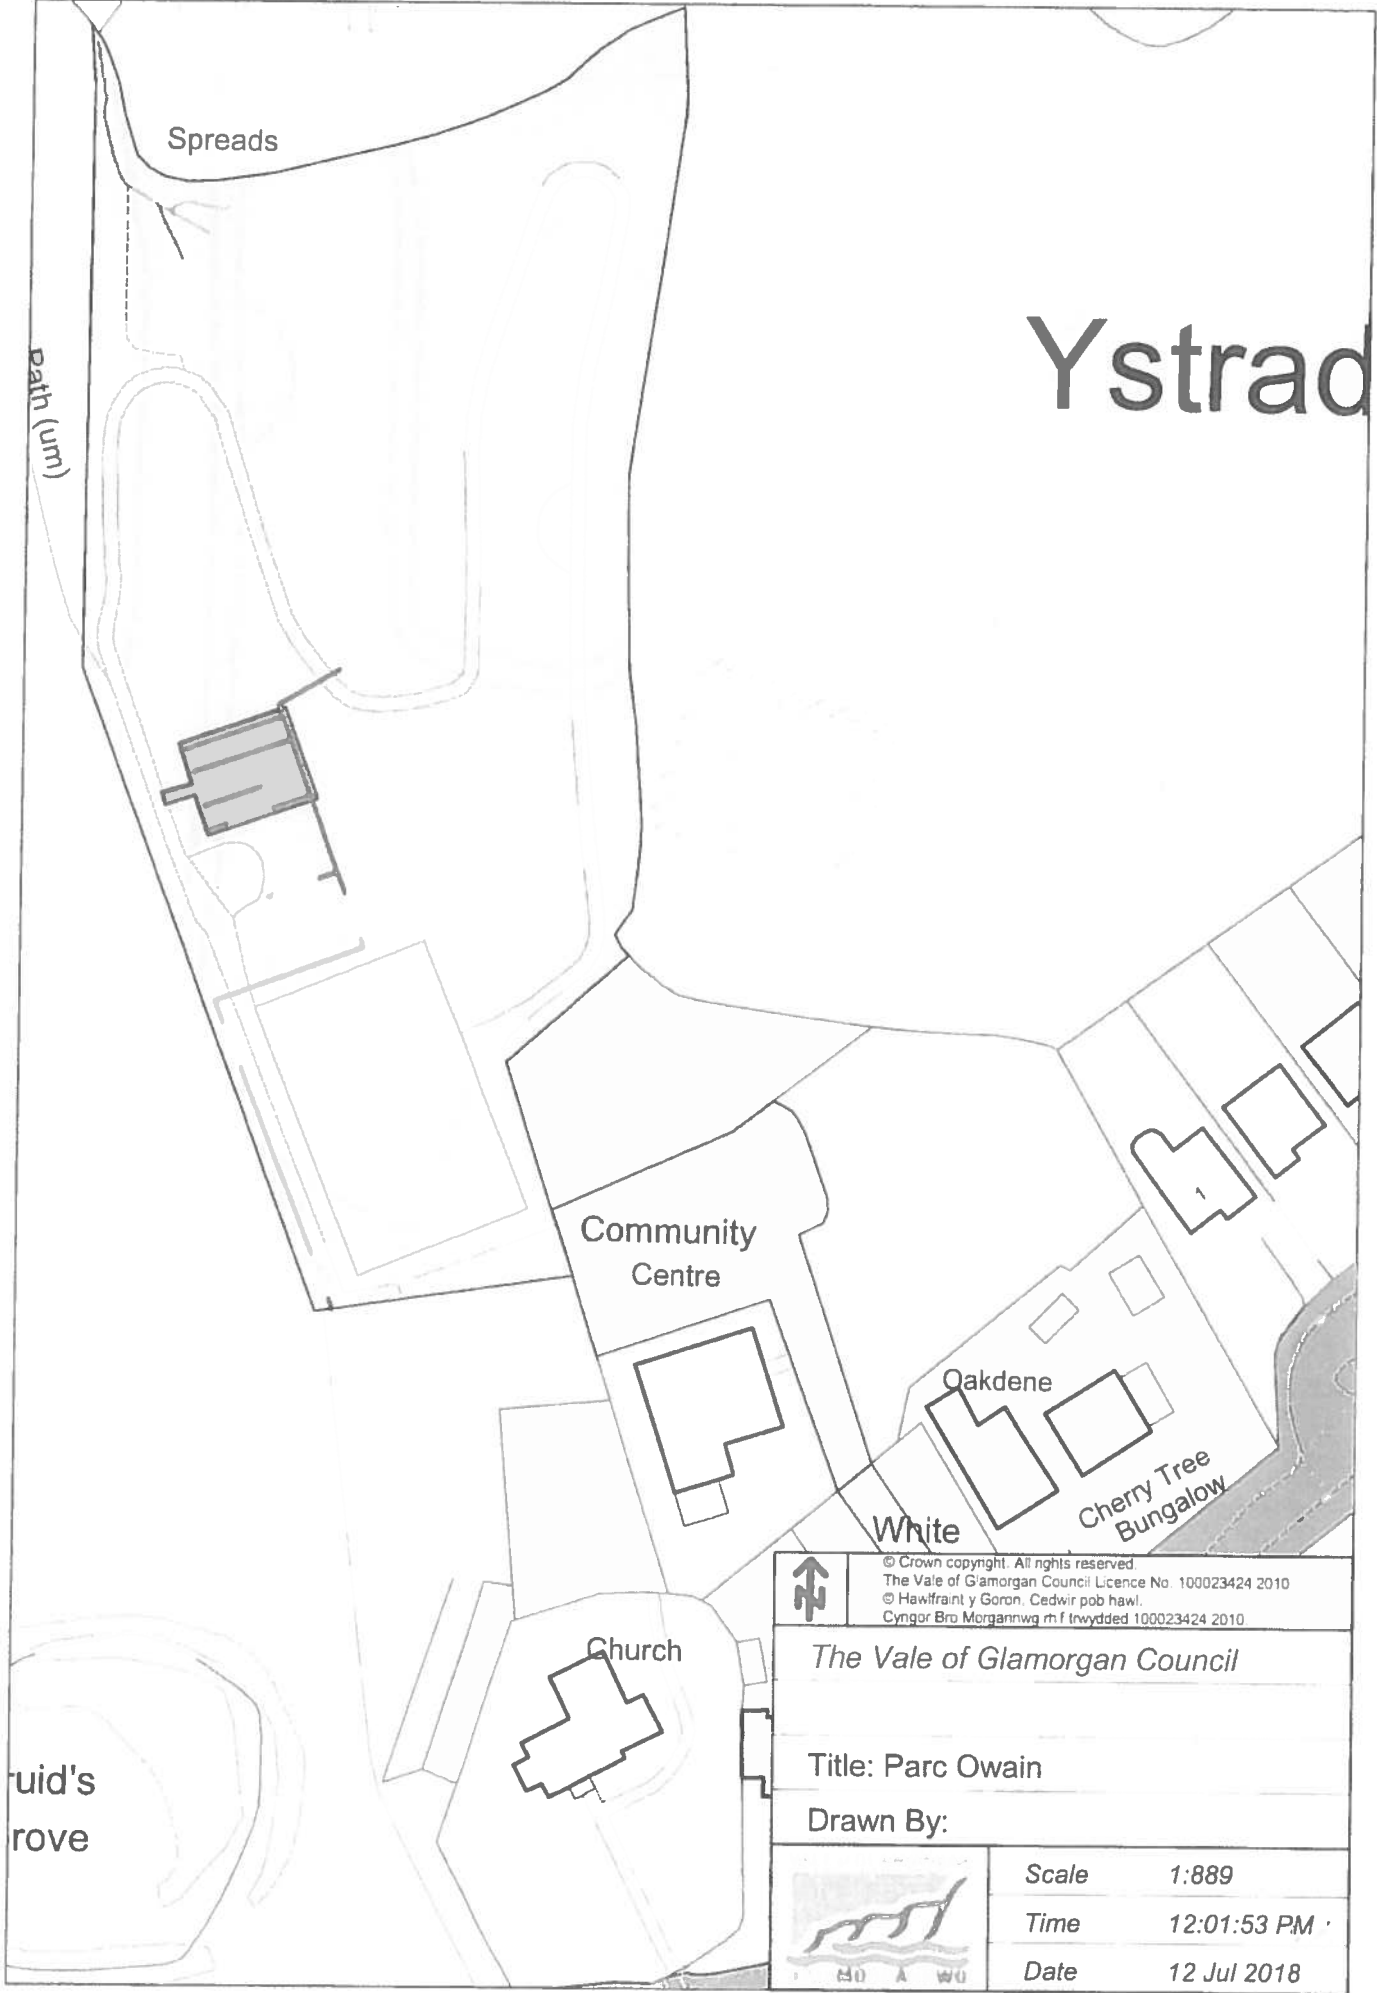

Ystrad

	<small>© Crown copyright. All rights reserved. The Vale of Glamorgan Council Licence No. 100023424 2010 © Hawifrant y Goron. Cedwir pob hawl. Cyngor Bro Morgannwg rh.f Irwydded 100023424 2010</small>	
	<i>The Vale of Glamorgan Council</i>	
Title: Parc Owain		
Drawn By:		
	Scale	1:889
	Time	12:01:53 PM
	Date	12 Jul 2018