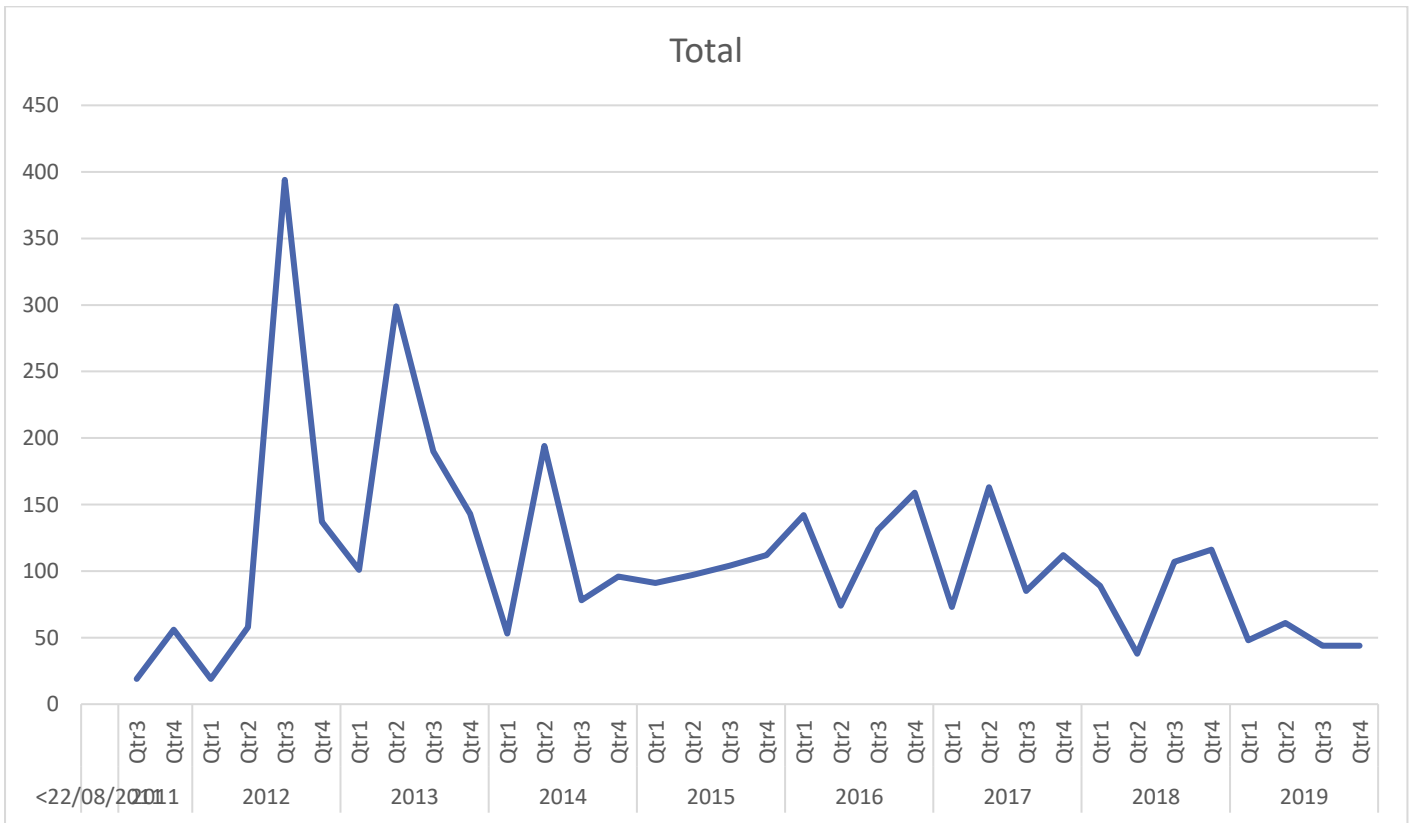

MAINTENANCE

TOTAL OUTSTANDING ISSUES

Issue Type	Total Outstanding
1: Maintenance	400
2: Clearance	119
3: Signage	314
4: Enforce (Obstruct)	114
5: Enforce (Other)	13
6: Other	13
Maintain	121

ISSUES RESOLVED OVER TIME

ISSUES RESOLVED AND LOGGED IN LAST SIX MONTHS