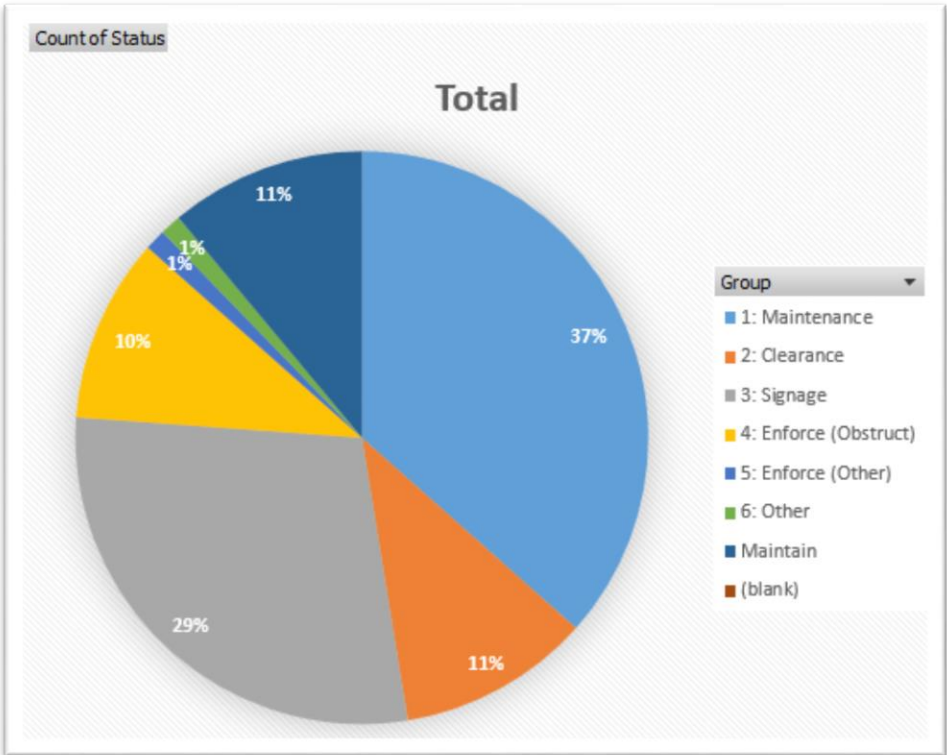

MAINTENANCE

TOTAL OUTSTANDING ISSUES

Issue Type	Total Outstanding
1: Maintenance	400
2: Clearance	119
3: Signage	314
4: Enforce (Obstruct)	114
5: Enforce (Other)	13
6: Other	13
Maintain	121

ISSUES RESOLVED OVER TIME

ISSUES RESOLVED AND LOGGED IN LAST SIX MONTHS