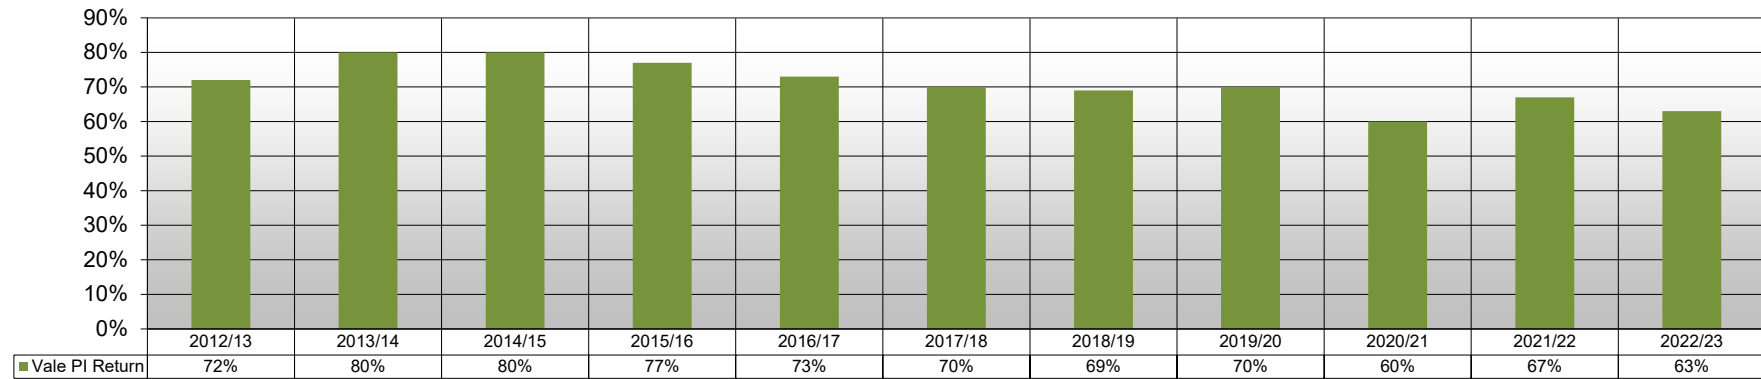

Paths signposted from the road